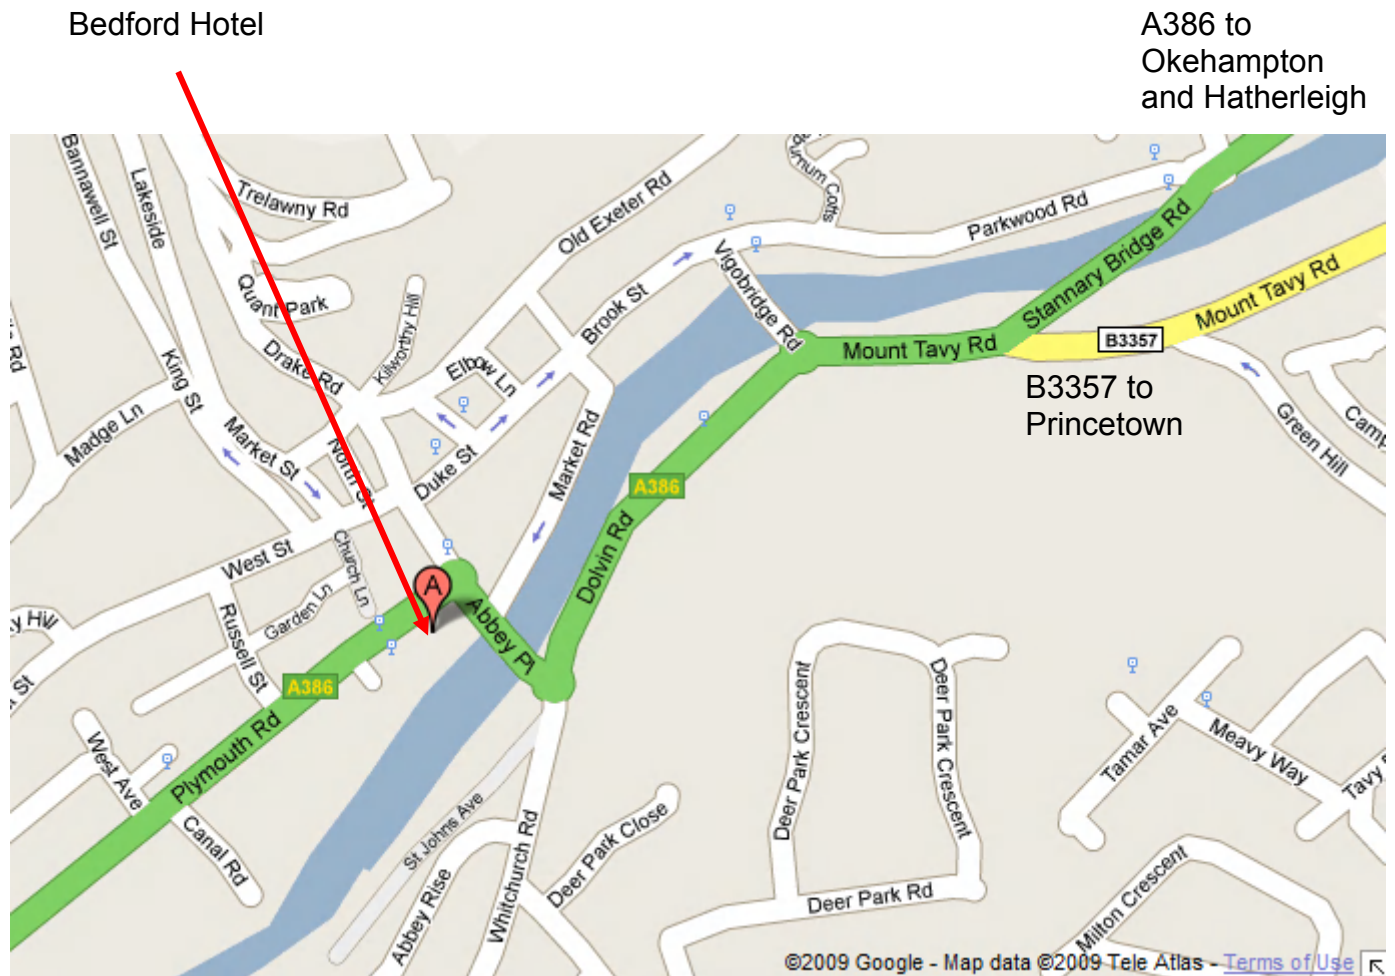

## Directions to St Eustachius Parish Rooms, Tavistock (meeting venue for the Tavistock Branch)

St. Eustachius Parish Rooms are adjacent to Bedford Hotel Car Park. Please note, there is no parking in Church Centre.

The address of the Bedford Hotel is:

1 Plymouth Road  
Tavistock, PL19 8BB

A386 to  
Plymouth